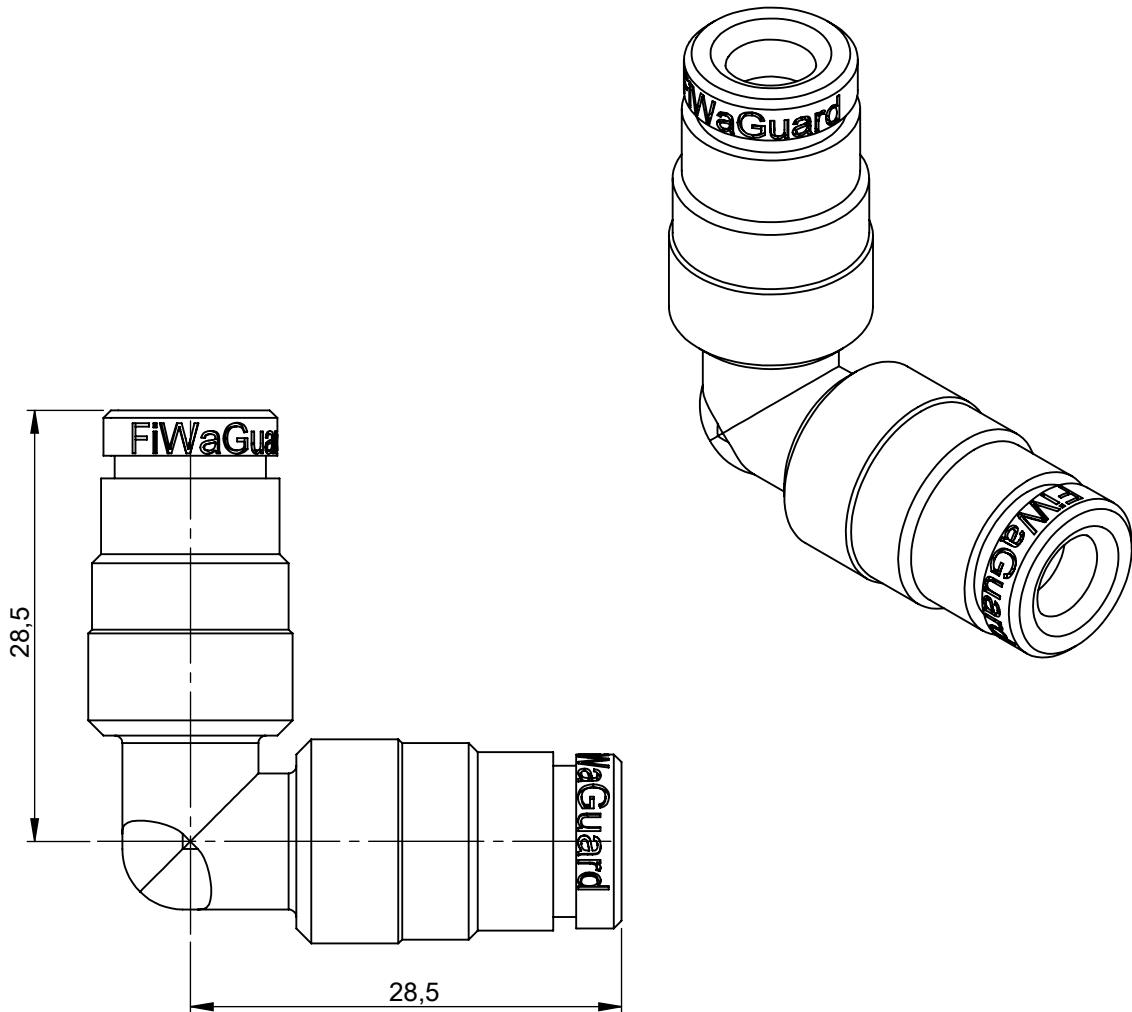

SENSOR TUBE ELBOW CONNECTOR

AEX/ADTCC

Nickel plated brass for FiWaGuard sensor hose $\varnothing 4 \times 6$

General tolerances according to DIN ISO 2768-1 m		UNLESS OTHERWISE SPECIFIED: DIMENSIONS ARE IN MILLIMETERS	
Shape and position tolerances according to DIN ISO 2768-2 H			
All edges and radii unmeasured: R0.2			
		Description: ELBOW CONNECTOR $\varnothing 6$	
 Valves & Regulators	Industriepark Region Trier Europa-Allee 12 54343 Föhren Deutschland +49 (0)6502 93 95 12 0	Datum: 3.10.09	Aguilera Extinction Code: AEX/ADTCC
		Name: Felten	
		Gepr.:	Scale: 1:1